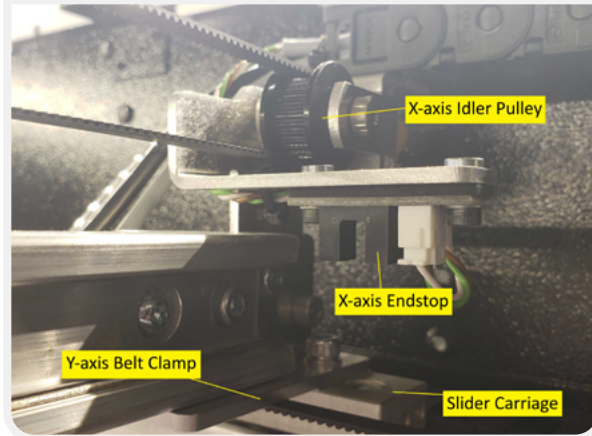

FRONT VIEW OF SORTER

Close-Up View of Access Holes

Emergency Stop/Power Button

REAR VIEW OF SORTER

Rear View (LH)

Rear View (RH)

ELECTRONICS BAY

Overview

Front of Electronics Bay

Rear of Electronics Bay

GANTRY ASSEMBLY

Gantry Assembly (RH)

Gantry Assembly (RH)

Gantry Assembly (RH)

Gantry Assembly (LH)

Piston Assembly

Uninstalled w/o Wiring Harness

Installed w/Wiring Harness

Inline Air Filters

Inline Air Filters

OVERVIEW CAMERA & LID SENSOR

TOPSIDE VIEW OF THE SORTERS INTERIOR

Y-AXIS BELT TENSIONER ASSEMBLY

LH Side Shown