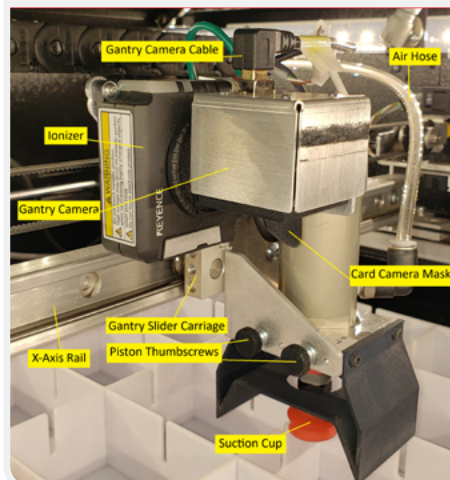

FRONT VIEW OF SORTER

Close-Up View of Access Holes

Emergency Stop/Power Button

REAR VIEW OF SORTER

Rear View (LH)

Rear View (RH)

ELECTRONICS BAY

Overview

Front of Electronics Bay

Rear of Electronics Bay

GANTRY ASSEMBLY

Gantry Assembly (RH)

Gantry Assembly (RH)

Gantry Assembly (RH)

Gantry Assembly (LH)

Piston Assembly

INPUT TRAY GUIDE & INPUT TRAY SWITCH

LH Side

RH Side

Input Tray Switch Access Holes

Input Tray Guides (uninstalled)

Input Tray Switch (uninstalled)

COMPRESSOR (PUMP) HOUSING INTERNAL VIEW

View from Front