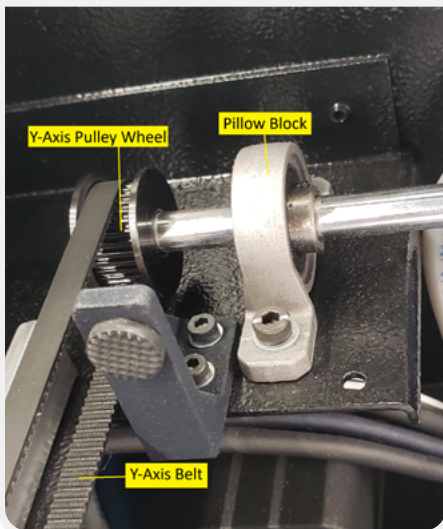

Front of Electronics Bay

Rear of Electronics Bay

GANTRY ASSEMBLY

Gantry Assembly (RH)

Gantry Assembly (RH)

Gantry Assembly (RH)

Gantry Assembly (LH)

Piston Assembly

Piston Assembly

MTG/PKM Gantry Bracket w/Ionizer

Piston (uninstalled)

Piston (uninstalled)

DRIVE SHAFT ASSEMBLY

Piston (uninstalled)

Piston (uninstalled)

PNEUMATICS BRACKET

Uninstalled w/o Wiring Harness

Installed w/Wiring Harness

Inline Air Filters

Inline Air Filters

OVERVIEW CAMERA & LID SENSOR

TOPSIDE VIEW OF THE SORTERS INTERIOR

Y-AXIS BELT TENSIONER ASSEMBLY

LH Side Shown

INPUT TRAY GUIDE & INPUT TRAY SWITCH

LH Side

RH Side

Input Tray Switch Access Holes

Input Tray Guides (uninstalled)

Input Tray Switch (uninstalled)

COMPRESSOR (PUMP) HOUSING INTERNAL VIEW

View from Front