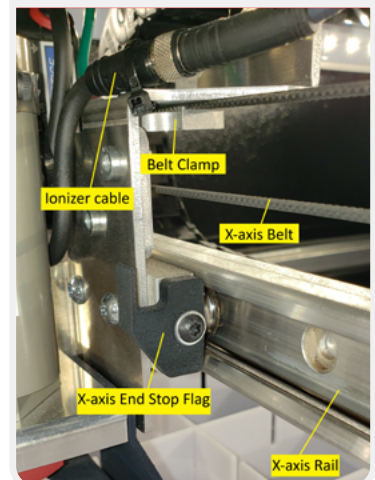

Piston Assembly