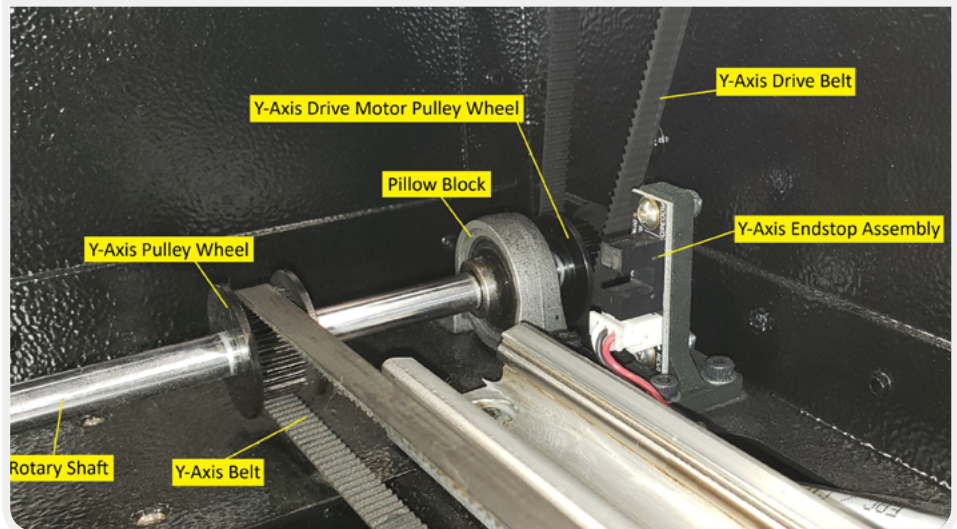

Front of Electronics Bay

Rear of Electronics Bay

GANTRY ASSEMBLY

Gantry Assembly (RH)

Gantry Assembly (RH)

Gantry Assembly (RH)

Gantry Assembly (LH)

Piston Assembly

Piston Assembly

MTG/PKM Gantry Bracket w/Ionizer

Piston (uninstalled)

Piston (uninstalled)

DRIVE SHAFT ASSEMBLY

Piston (uninstalled)

Piston (uninstalled)

PNEUMATICS BRACKET

Uninstalled w/o Wiring Harness

Installed w/Wiring Harness

Inline Air Filters

Inline Air Filters

OVERVIEW CAMERA & LID SENSOR

TOPSIDE VIEW OF THE SORTERS INTERIOR

Y-AXIS BELT TENSIONER ASSEMBLY

LH Side Shown

INPUT TRAY GUIDE & INPUT TRAY SWITCH

LH Side

RH Side

Input Tray Switch Access Holes

Input Tray Guides (uninstalled)

Input Tray Switch (uninstalled)

COMPRESSOR (PUMP) HOUSING INTERNAL VIEW

View from Front