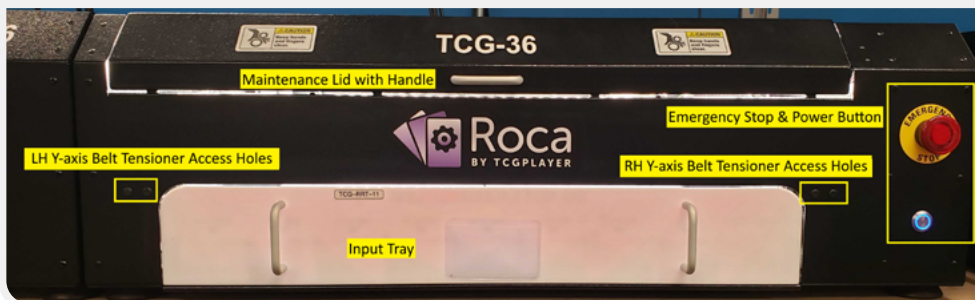

Parts Locator for Roca Sorters

MTG/PKM/LOR/OP; v2.7

This guide is designed to help Roca Sorter owners easily identify all parts of their Magic: The Gathering, Pokémon, Disney Lorcana, and One Piece sorters. It specifically applies to the latest Roca Sorter (version 2.7) and serves as a reference to simplify communication when reaching out to Roca Support for assistance.

FRONT VIEW OF SORTER

Close-Up View of Access Holes

Emergency Stop/Power Button

REAR VIEW OF SORTER

Rear View (LH)

Rear View (RH)

ELECTRONICS BAY

Overview