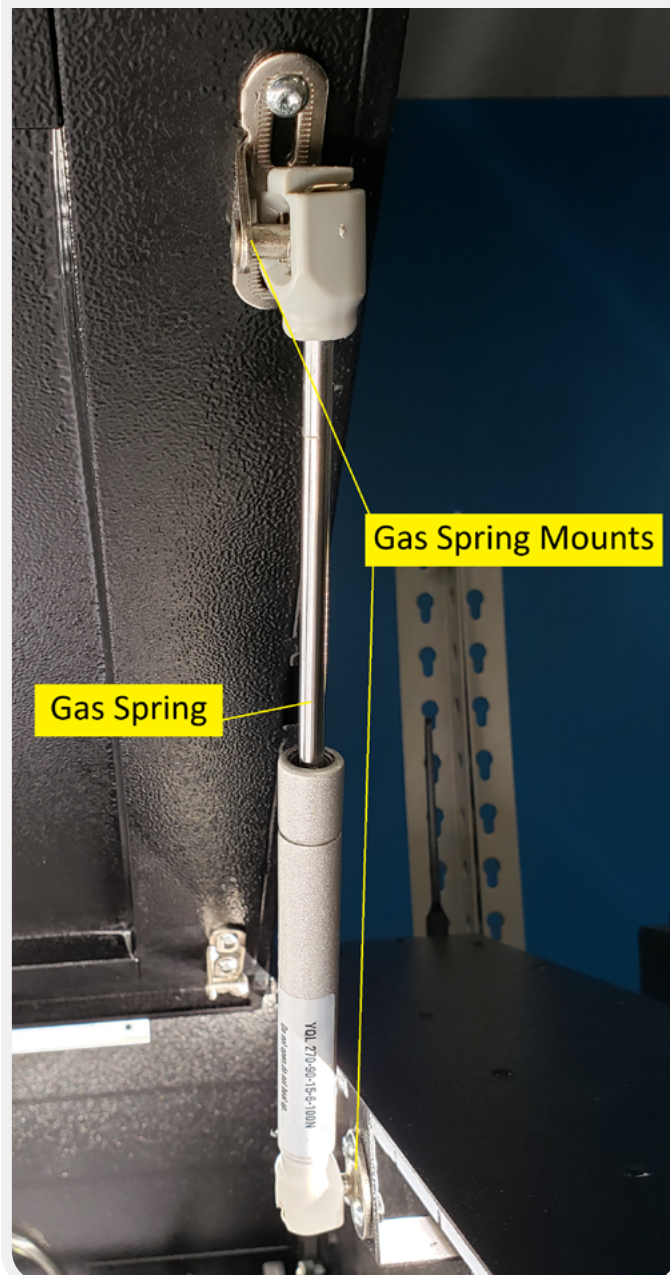

INPUT TRAY GUIDE & INPUT TRAY SWITCH

LH Side

RH Side

Input Tray Switch Access Holes

Input Tray Guides (uninstalled)

Input Tray Switch (uninstalled)

COMPRESSOR (PUMP) HOUSING INTERNAL VIEW

View from Front

View from Rear

PILLOW BLOCK

GAS SPRING ASSEMBLY

Gas Spring (uninstalled)

Gas Spring (installed)

SLIDER CARRIAGE

X-AXIS ROLLER

Y-AXIS PULLEY WHEEL