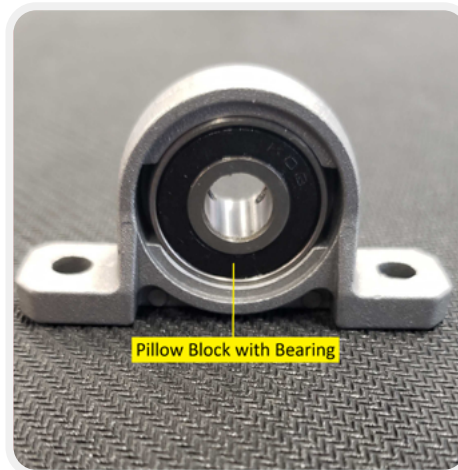

PILLOW BLOCK