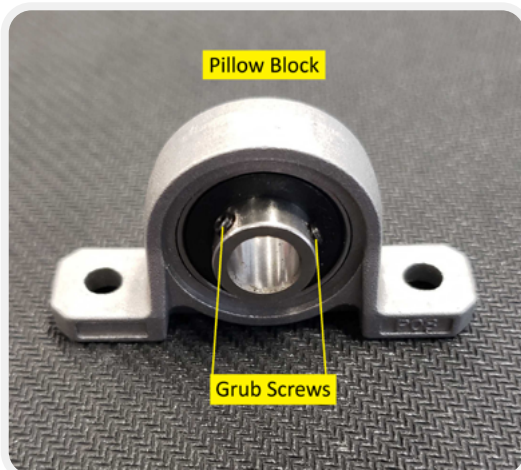

Uninstalled w/o Wiring Harness

Installed w/Wiring Harness

Inline Air Filters

Inline Air Filters

OVERVIEW CAMERA & LID SENSOR

TOPSIDE VIEW OF THE SORTERS INTERIOR

Y-AXIS BELT TENSIONER ASSEMBLY

LH Side Shown

INPUT TRAY GUIDE & INPUT TRAY SWITCH

LH Side

RH Side

Input Tray Switch Access Holes

Input Tray Guides (uninstalled)

Input Tray Switch (uninstalled)

COMPRESSOR (PUMP) HOUSING INTERNAL VIEW

View from Front

View from Rear

PILLOW BLOCK

GAS SPRING ASSEMBLY

Gas Spring (uninstalled)

Gas Spring (installed)

SLIDER CARRIAGE

X-AXIS ROLLER

Y-AXIS PULLEY WHEEL