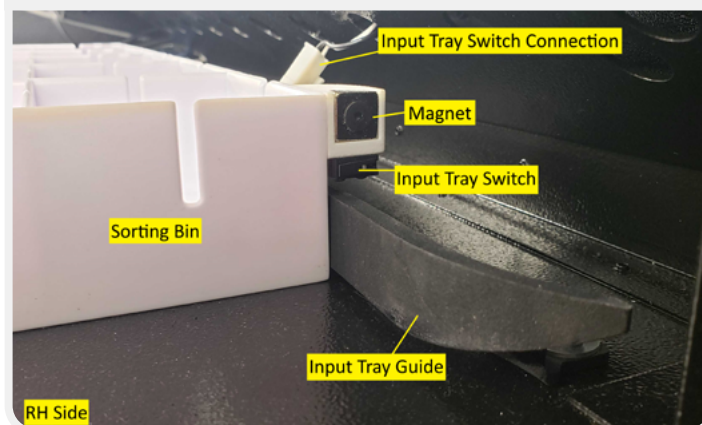

FRONT VIEW OF SORTER

Close-Up View of Access Holes

Emergency Stop/Power Button

REAR VIEW OF SORTER

Rear View (LH)

Rear View (RH)

ELECTRONICS BAY

Overview

Uninstalled w/o Wiring Harness

Installed w/Wiring Harness

Inline Air Filters

Inline Air Filters

OVERVIEW CAMERA & LID SENSOR

TOPSIDE VIEW OF THE SORTERS INTERIOR

Y-AXIS BELT TENSIONER ASSEMBLY

LH Side Shown

INPUT TRAY GUIDE & INPUT TRAY SWITCH

LH Side

RH Side

Input Tray Switch Access Holes

Input Tray Guides (uninstalled)

Input Tray Switch (uninstalled)

COMPRESSOR (PUMP) HOUSING INTERNAL VIEW

View from Front