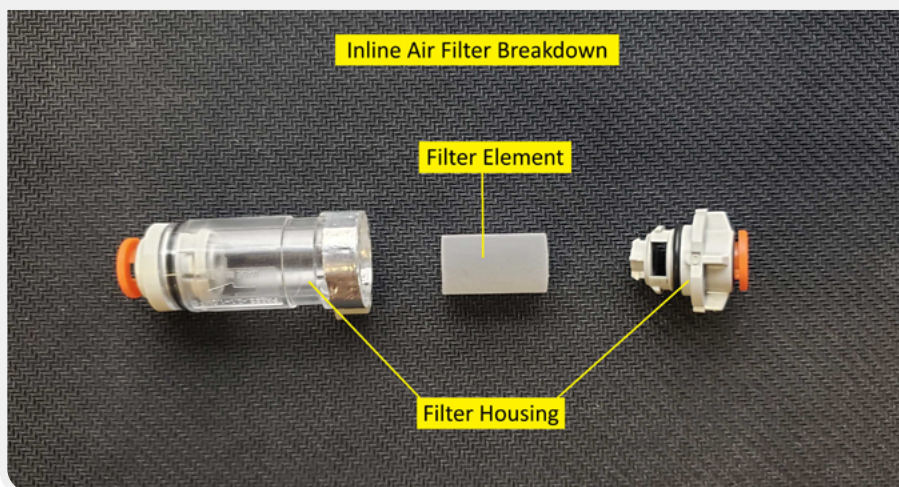

Uninstalled w/o Wiring Harness

Installed w/Wiring Harness

Inline Air Filters

Inline Air Filters

OVERVIEW CAMERA & LID SENSOR

TOPSIDE VIEW OF THE SORTERS INTERIOR

Y-AXIS BELT TENSIONER ASSEMBLY

LH Side Shown

INPUT TRAY GUIDE & INPUT TRAY SWITCH

LH Side

RH Side

Input Tray Switch Access Holes

Input Tray Guides (uninstalled)

Input Tray Switch (uninstalled)

COMPRESSOR (PUMP) HOUSING INTERNAL VIEW

View from Front