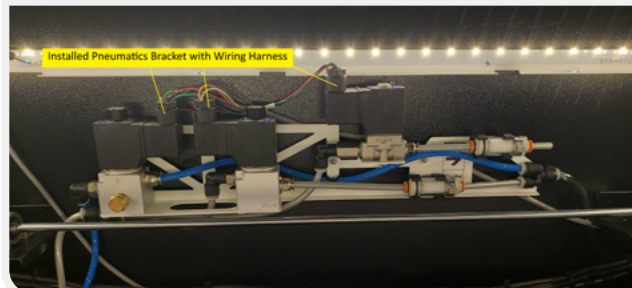

Piston Assembly

MTG/PKM Gantry Bracket w/Ionizer

Piston (uninstalled)

Piston (uninstalled)

DRIVE SHAFT ASSEMBLY

Piston (uninstalled)

Piston (uninstalled)

PNEUMATICS BRACKET

Uninstalled w/o Wiring Harness

Installed w/Wiring Harness

Inline Air Filters

Inline Air Filters

OVERVIEW CAMERA & LID SENSOR

TOPSIDE VIEW OF THE SORTERS INTERIOR

Y-AXIS BELT TENSIONER ASSEMBLY

LH Side Shown

INPUT TRAY GUIDE & INPUT TRAY SWITCH

LH Side

RH Side

Input Tray Switch Access Holes

Input Tray Guides (uninstalled)

Input Tray Switch (uninstalled)

COMPRESSOR (PUMP) HOUSING INTERNAL VIEW

View from Front