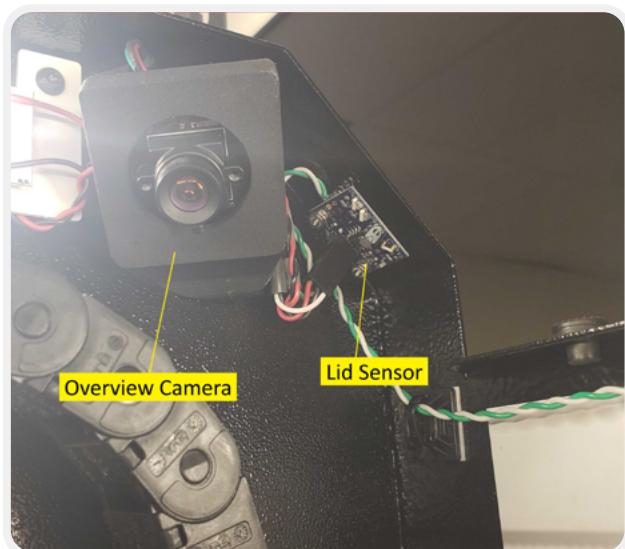

Uninstalled w/o Wiring Harness

Installed w/Wiring Harness

Inline Air Filters

Inline Air Filters

OVERVIEW CAMERA & LID SENSOR

TOPSIDE VIEW OF THE SORTERS INTERIOR

Y-AXIS BELT TENSIONER ASSEMBLY

LH Side Shown

INPUT TRAY GUIDE & INPUT TRAY SWITCH

LH Side

RH Side

Input Tray Switch Access Holes

Input Tray Guides (uninstalled)

Input Tray Switch (uninstalled)

COMPRESSOR (PUMP) HOUSING INTERNAL VIEW

View from Front