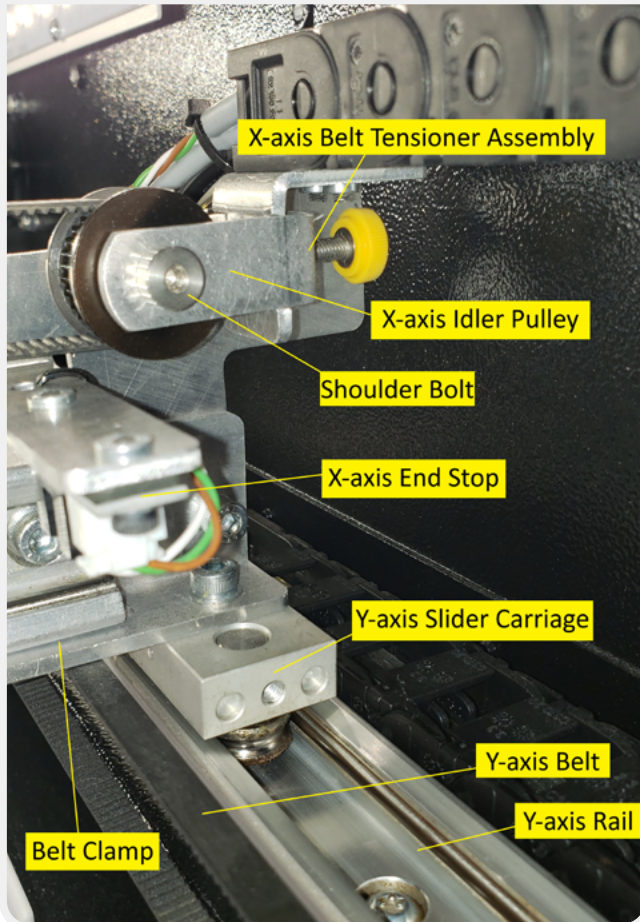

FRONT VIEW OF SORTER

Close-Up View of Access Holes

Emergency Stop/Power Button

REAR VIEW OF SORTER

Rear View (LH)

Rear View (RH)

ELECTRONICS BAY

Overview

Front of Electronics Bay

Rear of Electronics Bay

GANTRY ASSEMBLY

Gantry Assembly (RH)

Gantry Assembly (RH)

Gantry Assembly (RH)

Gantry Assembly (LH)

Piston Assembly

Uninstalled w/o Wiring Harness

Installed w/Wiring Harness

Inline Air Filters

Inline Air Filters

OVERVIEW CAMERA & LID SENSOR

TOPSIDE VIEW OF THE SORTERS INTERIOR

Y-AXIS BELT TENSIONER ASSEMBLY

LH Side Shown

INPUT TRAY GUIDE & INPUT TRAY SWITCH

LH Side

RH Side

Input Tray Switch Access Holes

Input Tray Guides (uninstalled)

Input Tray Switch (uninstalled)

COMPRESSOR (PUMP) HOUSING INTERNAL VIEW

View from Front