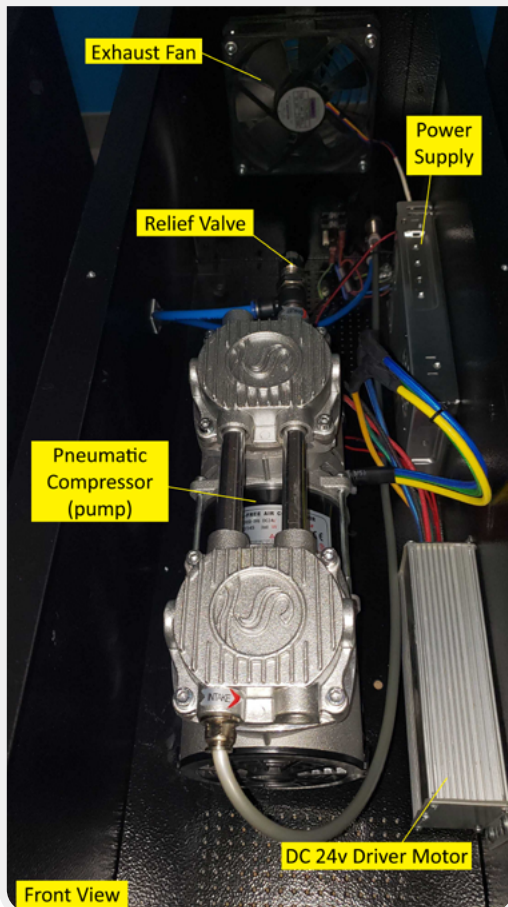

Uninstalled w/o Wiring Harness

Installed w/Wiring Harness

Inline Air Filters

Inline Air Filters

OVERVIEW CAMERA & LID SENSOR

TOPSIDE VIEW OF THE SORTERS INTERIOR

Y-AXIS BELT TENSIONER ASSEMBLY

LH Side Shown

INPUT TRAY GUIDE & INPUT TRAY SWITCH

LH Side

RH Side

Input Tray Switch Access Holes

Input Tray Guides (uninstalled)

Input Tray Switch (uninstalled)

COMPRESSOR (PUMP) HOUSING INTERNAL VIEW

View from Front