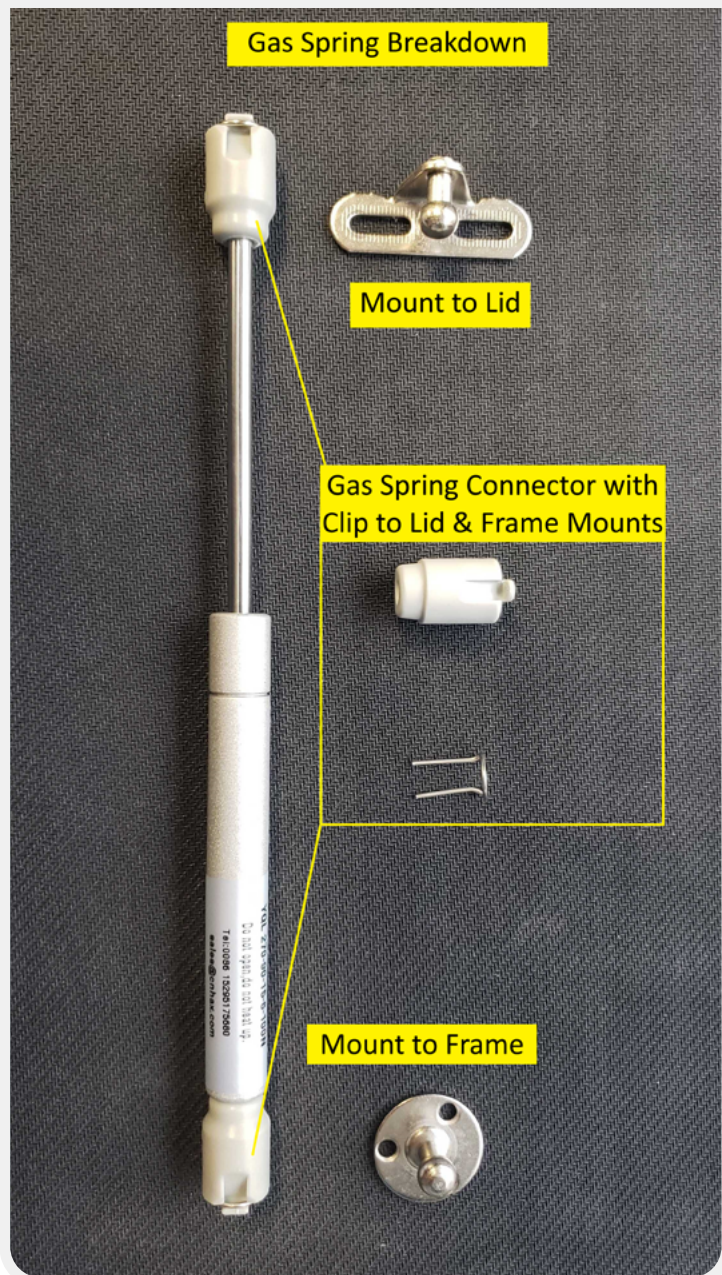

Uninstalled w/o Wiring Harness

Installed w/Wiring Harness

Inline Air Filters

Inline Air Filters

OVERVIEW CAMERA & LID SENSOR

TOPSIDE VIEW OF THE SORTERS INTERIOR

Y-AXIS BELT TENSIONER ASSEMBLY

LH Side Shown

INPUT TRAY GUIDE & INPUT TRAY SWITCH

LH Side

RH Side

Input Tray Switch Access Holes

Input Tray Guides (uninstalled)

Input Tray Switch (uninstalled)

COMPRESSOR (PUMP) HOUSING INTERNAL VIEW

View from Front

View from Rear

PILLOW BLOCK

GAS SPRING ASSEMBLY

Gas Spring (uninstalled)

Gas Spring (installed)

SLIDER CARRIAGE

X-AXIS ROLLER

Y-AXIS PULLEY WHEEL

20MM BELLOWS CUP