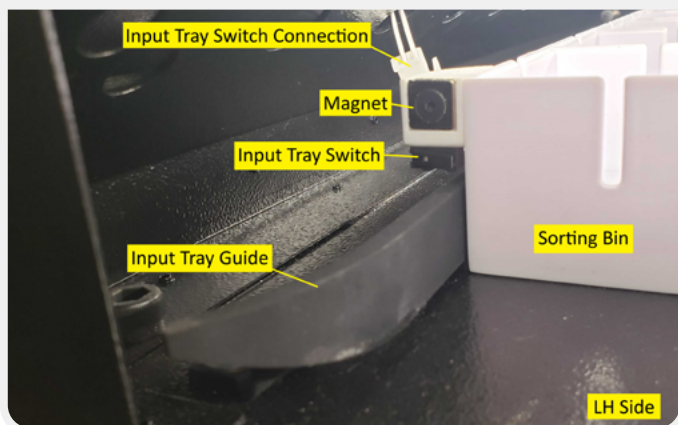

Uninstalled w/o Wiring Harness

Installed w/Wiring Harness

Inline Air Filters

Inline Air Filters

OVERVIEW CAMERA & LID SENSOR

TOPSIDE VIEW OF THE SORTERS INTERIOR

Y-AXIS BELT TENSIONER ASSEMBLY

LH Side Shown

INPUT TRAY GUIDE & INPUT TRAY SWITCH

LH Side

RH Side

Input Tray Switch Access Holes

Input Tray Guides (uninstalled)

Input Tray Switch (uninstalled)

COMPRESSOR (PUMP) HOUSING INTERNAL VIEW

View from Front