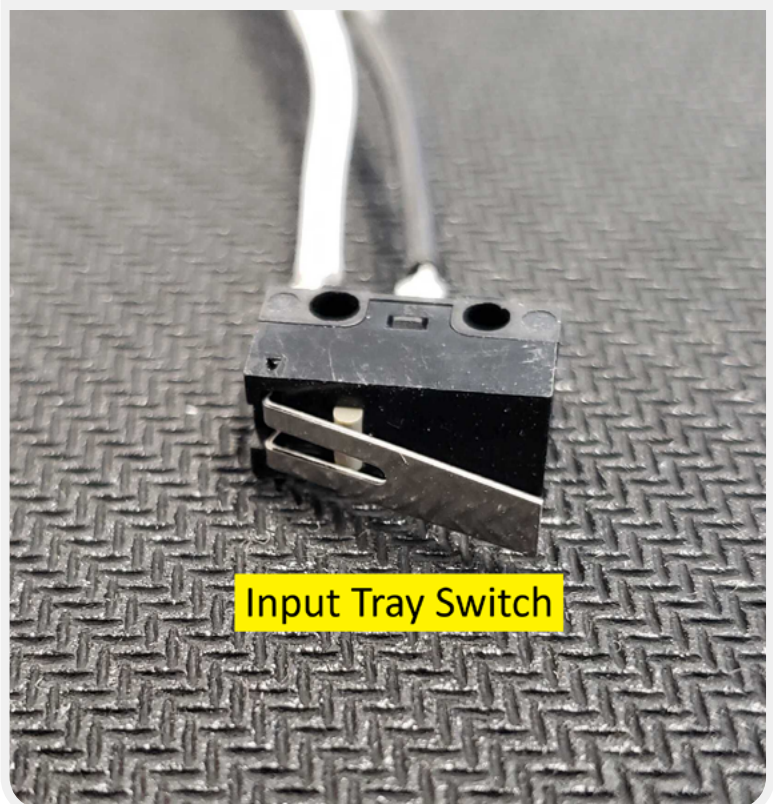

Uninstalled w/o Wiring Harness

Installed w/Wiring Harness

Inline Air Filters

Inline Air Filters

OVERVIEW CAMERA & LID SENSOR

TOPSIDE VIEW OF THE SORTERS INTERIOR

Y-AXIS BELT TENSIONER ASSEMBLY

LH Side Shown

INPUT TRAY GUIDE & INPUT TRAY SWITCH

LH Side

RH Side

Input Tray Switch Access Holes

Input Tray Guides (uninstalled)

Input Tray Switch (uninstalled)

COMPRESSOR (PUMP) HOUSING INTERNAL VIEW

View from Front