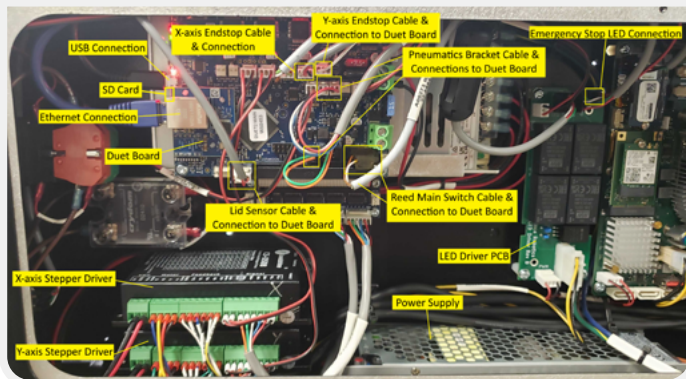

FRONT VIEW OF SORTER

Close-Up View of Access Holes

Emergency Stop/Power Button

REAR VIEW OF SORTER

Rear View (LH)

Rear View (RH)

ELECTRONICS BAY

Overview

Front of Electronics Bay

Rear of Electronics Bay

GANTRY ASSEMBLY

Gantry Assembly (RH)

Gantry Assembly (RH)

Gantry Assembly (RH)

Gantry Assembly (LH)

Piston Assembly

Uninstalled w/o Wiring Harness

Installed w/Wiring Harness

Inline Air Filters

Inline Air Filters

OVERVIEW CAMERA & LID SENSOR

TOPSIDE VIEW OF THE SORTERS INTERIOR

Y-AXIS BELT TENSIONER ASSEMBLY

LH Side Shown

INPUT TRAY GUIDE & INPUT TRAY SWITCH

LH Side

RH Side

Input Tray Switch Access Holes

Input Tray Guides (uninstalled)

Input Tray Switch (uninstalled)

COMPRESSOR (PUMP) HOUSING INTERNAL VIEW

View from Front