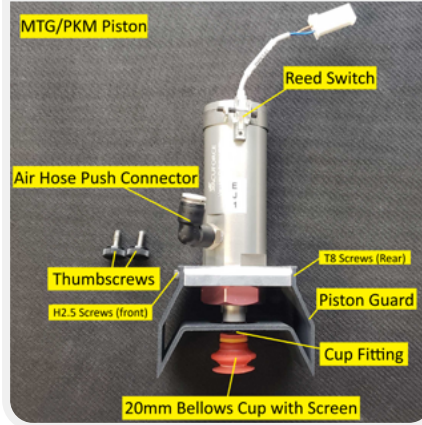

Piston (uninstalled)