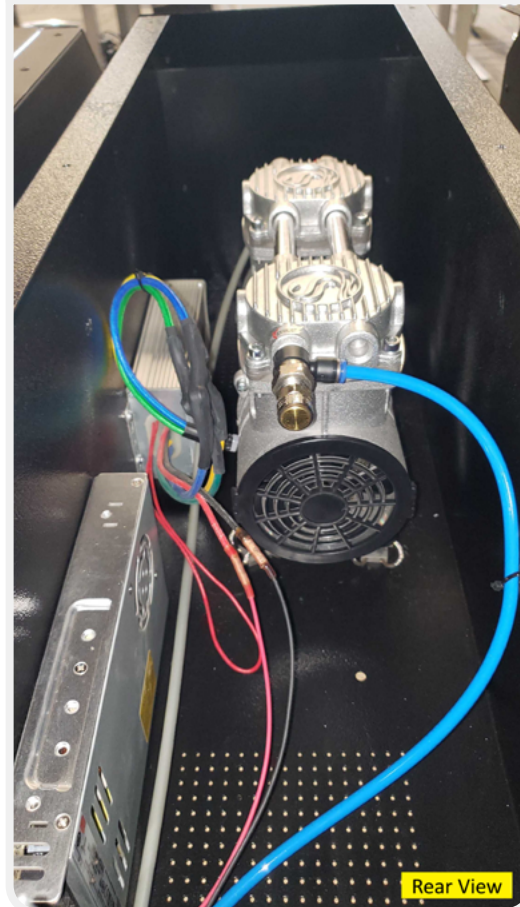

View from Rear