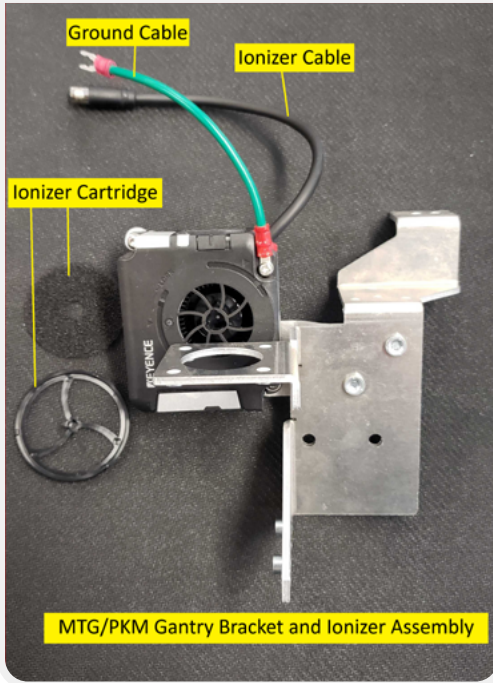

MTG/PKM Gantry Bracket w/Ionizer