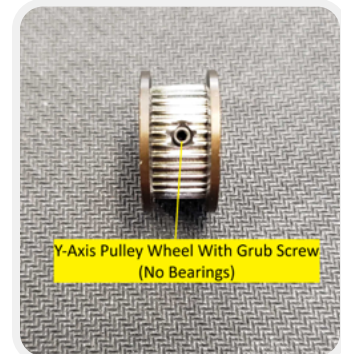

Uninstalled w/o Wiring Harness

Installed w/Wiring Harness

Inline Air Filters

Inline Air Filters

OVERVIEW CAMERA & LID SENSOR

TOPSIDE VIEW OF THE SORTERS INTERIOR

Y-AXIS BELT TENSIONER ASSEMBLY

LH Side Shown

INPUT TRAY GUIDE & INPUT TRAY SWITCH

LH Side

RH Side

Input Tray Switch Access Holes

Input Tray Guides (uninstalled)

Input Tray Switch (uninstalled)

COMPRESSOR (PUMP) HOUSING INTERNAL VIEW

View from Front

View from Rear

PILLOW BLOCK

GAS SPRING ASSEMBLY

Gas Spring (uninstalled)

Gas Spring (installed)

SLIDER CARRIAGE

X-AXIS ROLLER

Y-AXIS PULLEY WHEEL