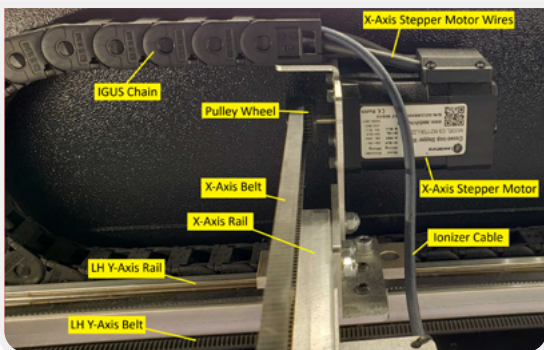

FRONT VIEW OF SORTER

Close-Up View of Access Holes

Emergency Stop/Power Button

REAR VIEW OF SORTER

Rear View (LH)

Rear View (RH)

ELECTRONICS BAY

Overview

Front of Electronics Bay

Rear of Electronics Bay

GANTRY ASSEMBLY

Gantry Assembly (RH)

Gantry Assembly (RH)

Gantry Assembly (RH)

Gantry Assembly (LH)

Piston Assembly

Uninstalled w/o Wiring Harness

Installed w/Wiring Harness

Inline Air Filters

Inline Air Filters

OVERVIEW CAMERA & LID SENSOR

TOPSIDE VIEW OF THE SORTERS INTERIOR

Y-AXIS BELT TENSIONER ASSEMBLY

LH Side Shown

INPUT TRAY GUIDE & INPUT TRAY SWITCH

LH Side

RH Side

Input Tray Switch Access Holes

Input Tray Guides (uninstalled)

Input Tray Switch (uninstalled)

COMPRESSOR (PUMP) HOUSING INTERNAL VIEW

View from Front