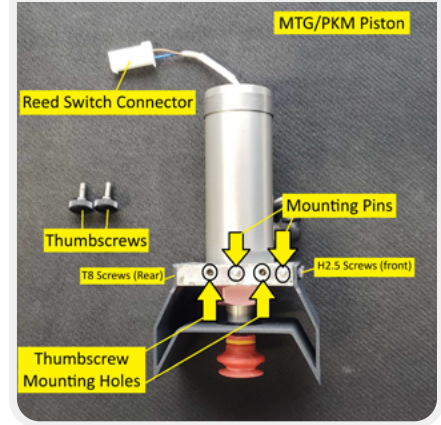

Piston Assembly

MTG/PKM Gantry Bracket w/Ionizer

Piston (uninstalled)

Piston (uninstalled)

DRIVE SHAFT ASSEMBLY

Piston (uninstalled)

Piston (uninstalled)

PNEUMATICS BRACKET

Uninstalled w/o Wiring Harness

Installed w/Wiring Harness

Inline Air Filters

Inline Air Filters

OVERVIEW CAMERA & LID SENSOR

TOPSIDE VIEW OF THE SORTERS INTERIOR

Y-AXIS BELT TENSIONER ASSEMBLY

LH Side Shown

INPUT TRAY GUIDE & INPUT TRAY SWITCH

LH Side

RH Side

Input Tray Switch Access Holes

Input Tray Guides (uninstalled)

Input Tray Switch (uninstalled)

COMPRESSOR (PUMP) HOUSING INTERNAL VIEW

View from Front