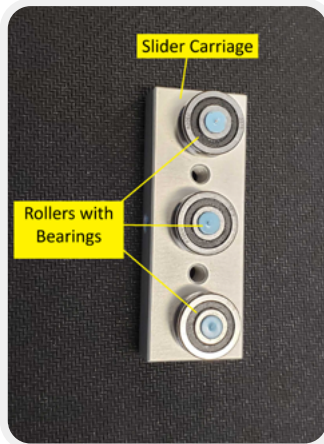

INPUT TRAY GUIDE & INPUT TRAY SWITCH

LH Side

RH Side

Input Tray Switch Access Holes

Input Tray Guides (uninstalled)

Input Tray Switch (uninstalled)

COMPRESSOR (PUMP) HOUSING INTERNAL VIEW

View from Front

View from Rear

PILLOW BLOCK

GAS SPRING ASSEMBLY

Gas Spring (uninstalled)

Gas Spring (installed)

SLIDER CARRIAGE

X-AXIS ROLLER

Y-AXIS PULLEY WHEEL