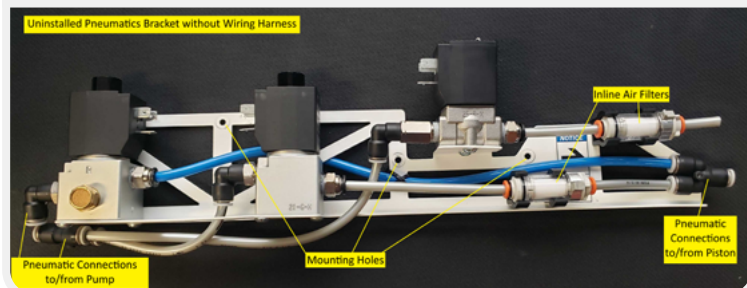

Piston Assembly

MTG/PKM Gantry Bracket w/Ionizer

Piston (uninstalled)

Piston (uninstalled)

DRIVE SHAFT ASSEMBLY

Piston (uninstalled)

Piston (uninstalled)

PNEUMATICS BRACKET

Uninstalled w/o Wiring Harness

Installed w/Wiring Harness

Inline Air Filters

Inline Air Filters

OVERVIEW CAMERA & LID SENSOR

TOPSIDE VIEW OF THE SORTERS INTERIOR

Y-AXIS BELT TENSIONER ASSEMBLY

LH Side Shown

INPUT TRAY GUIDE & INPUT TRAY SWITCH

LH Side

RH Side

Input Tray Switch Access Holes

Input Tray Guides (uninstalled)

Input Tray Switch (uninstalled)

COMPRESSOR (PUMP) HOUSING INTERNAL VIEW

View from Front